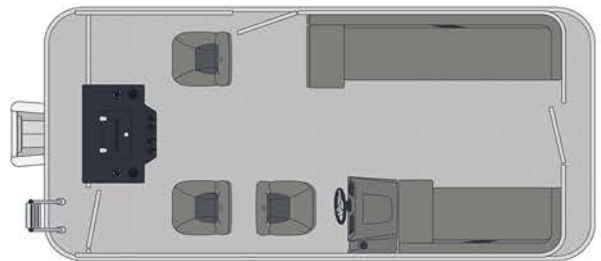

ARMADA

TOPFISH

PASSENGER CAPACITY
6-10 PEOPLE

LOAD CAPACITY
1744-2466 LBS

MAX. POWER
65-150 HP

WWW.ARMADAMARINE.CA

CONFIGURATION T

T-168

T-188

T-208

CONFIGURATION TF

TF-168

TF-188

TF-208

FURNISHINGS

T+TF 168

- Basic furnishing with sleeper arms in the front
- Rotomolded bench bases with storage space under each module
- Three (3) swivel seats

T+TF 188 AND 208

- Classic furnishing with two (2) benches at the front and an L-shaped bench seat at the rear
- Rotomolded bench bases with storage space under each module
- One small swivel bucket seat with sliding arms

- Electrical horn
- Uflex mechanical steering system

OTHER FEATURES

- Battery box
- Navigation lights
- Livewell with pump
- Fishing module with glass holders, measuring rule and two (2) supports for fishing rods
- Deluxe black table (removable) with four (4) glass holders