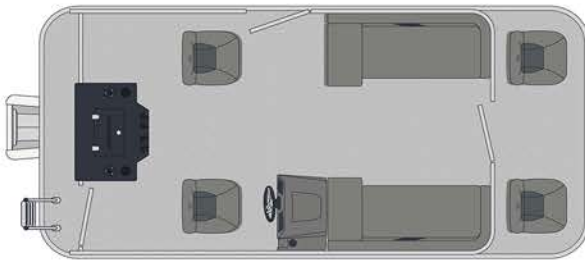

ARMADA

TOPFISH

PASSENGER CAPACITY
6-10 PEOPLE

LOAD CAPACITY
1744-2466 LBS

MAX. POWER
65-150 HP

WWW.ARMADAMARINE.CA

CONFIGURATION T

T-168

T-188

T-208

CONFIGURATION TF

TF-168

TF-188

TF-208

FURNISHINGS

T+TF 168

- Basic furnishing with sleeper arms in the front
- Rotomolded bench bases with storage space under each module
- Three (3) swivel seats

T+TF 188 AND 208

- Classic furnishing with two (2) benches at the front and an L-shaped bench seat at the rear
- Rotomolded bench bases with storage space under each module
- One small swivel bucket seat with sliding arms

- Electrical horn
- Uflex mechanical steering system

OTHER FEATURES

- Battery box
- Navigation lights
- Livewell with pump
- Fishing module with glass holders, measuring rule and two (2) supports for fishing rods
- Deluxe black table (removable) with four (4) glass holders