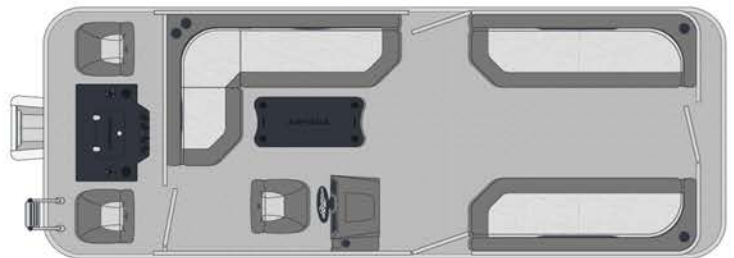

ARMADA

TOPFISH

PASSENGER CAPACITY
6-10 PEOPLE

LOAD CAPACITY
1744-2466 LBS

MAX. POWER
65-150 HP

WWW.ARMADAMARINE.CA

CONFIGURATION T

T-168

T-188

T-208

CONFIGURATION TF

TF-168

TF-188

TF-208

FURNISHINGS

T+TF 168

- Basic furnishing with sleeper arms in the front
- Rotomolded bench bases with storage space under each module
- Three (3) swivel seats

T+TF 188 AND 208

- Classic furnishing with two (2) benches at the front and an L-shaped bench seat at the rear
- Rotomolded bench bases with storage space under each module
- One small swivel bucket seat with sliding arms

- Electrical horn
- Uflex mechanical steering system

OTHER FEATURES

- Battery box
- Navigation lights
- Livewell with pump
- Fishing module with glass holders, measuring rule and two (2) supports for fishing rods
- Deluxe black table (removable) with four (4) glass holders