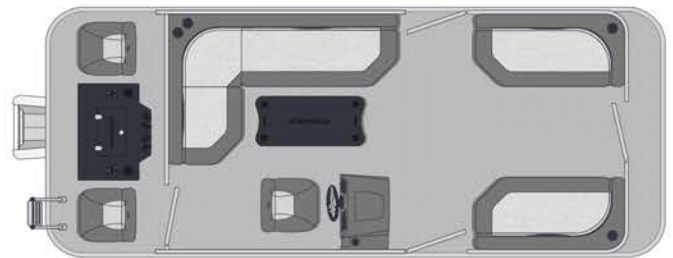

ARMADA

TOPFISH

PASSENGER CAPACITY
6-10 PEOPLE

LOAD CAPACITY
1744-2466 LBS

MAX. POWER
65-150 HP

WWW.ARMADAMARINE.CA

CONFIGURATION T

T-168

T-188

T-208

CONFIGURATION TF

TF-168

TF-188

TF-208

FURNISHINGS

T+TF 168

- Basic furnishing with sleeper arms in the front
- Rotomolded bench bases with storage space under each module
- Three (3) swivel seats

T+TF 188 AND 208

- Classic furnishing with two (2) benches at the front and an L-shaped bench seat at the rear
- Rotomolded bench bases with storage space under each module
- One small swivel bucket seat with sliding arms

- Electrical horn
- Uflex mechanical steering system

OTHER FEATURES

- Battery box
- Navigation lights
- Livewell with pump
- Fishing module with glass holders, measuring rule and two (2) supports for fishing rods
- Deluxe black table (removable) with four (4) glass holders