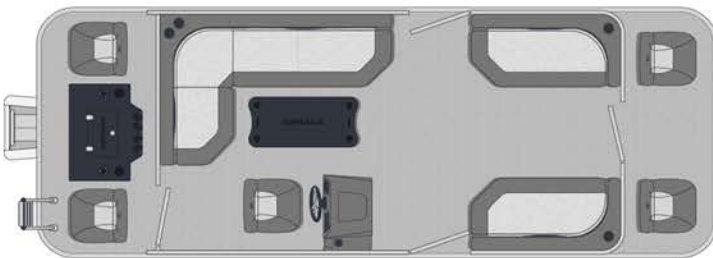

CONFIGURATION T

T-208

CONFIGURATION TF