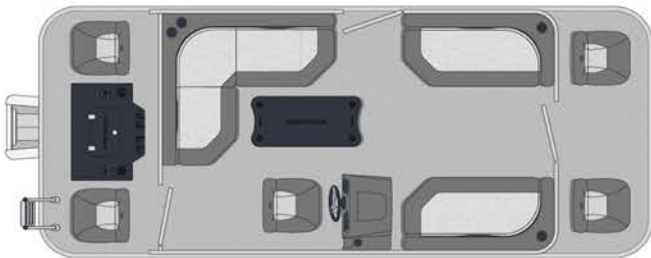

CONFIGURATION T

T-188

CONFIGURATION TF