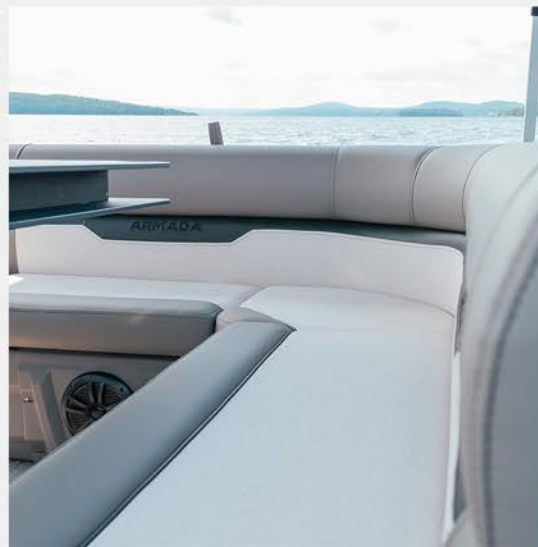

SAPHIR CR

ARMADA

BLACK OUTER SHEET

The furnishing color schemes to match the black sheet metal of your Saphir pontoon.

FURNISHINGS

WHITE OUTER SHEET

The upholstery color schemes to match the white sheet metal of your Saphir pontoon.

FURNISHINGS

BLACK & GREEN OUTER SHEET

The Lime Green option on black sheet metal automatically comes with the Black and Gray interior furniture color with "Lime Green" stitching.

FURNISHINGS

WHITE & GREEN OUTER SHEET

The Lime Green option on white sheet metal automatically comes with the Black and Gray interior furniture color with "Lime Green" stitching.

FURNISHINGS