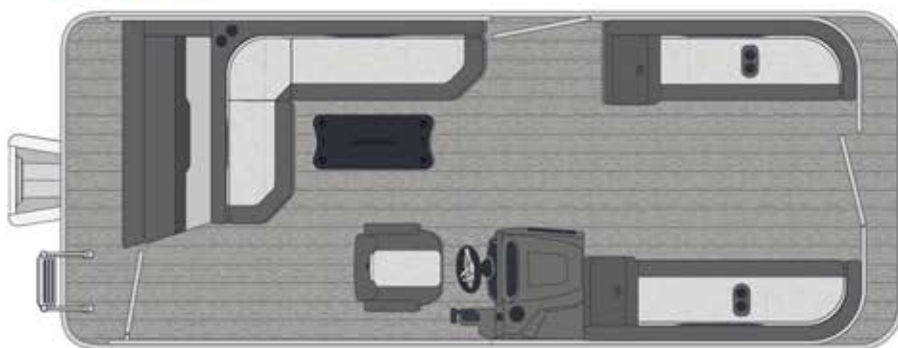

ARMADA

SAPHIR CR

PASSENGER CAPACITY
10-14 PEOPLE

LOAD CAPACITY
2087-2892 LB

MAX. POWER
80-175 HP

WWW.ARMADAMARINE.CA

SAPHIR CR

19, 21 & 23 FEET AVAILABLE

19 CR

21 CR

23 CR

CONFIGURATION
STANDARD, SPORT
PERFORMANCE

WWW.ARMADAMARINE.CA

FURNISHINGS

- Classic furnishings with rotomolded bench bases
- 1 swivel driver's captain chair with sliding arm
- "L" shaped bench seat with sundek and ample storage space at the rear and under each module

CONSOLE

- New deluxe console with storage in the door
- Standard steering wheel with mechanical driving system
- Switches and one 12-volts electrical outlet and one USB outlet
- Boss marine Bluetooth two (2) speakers sound system

INSTRUMENTATION

- Fuel level indicator
- Tachymeter
- Speed indicator
- Voltmeter
- Motor tilt indicator (trim)
- Electric horn
- Mechanical control system

OTHER FEATURES

- Integrated 27 gallons fuel tank in the motor box (21' et 23')
- Integrated 17 gallons fuel tank in the motor box (19')
- Three-in-one navigation and docking lights
- Bimini rooftop (tube 1 ¼") with envelope
- Deluxe black table (removable) with 4 glass holders