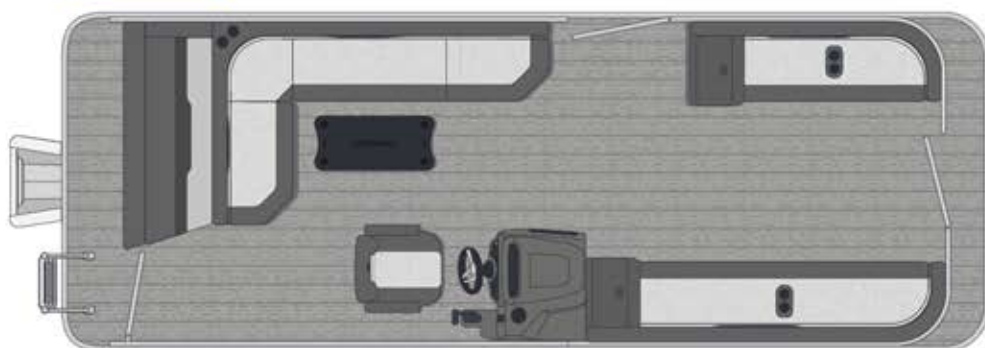

ARMADA

SAPHIR CR

PASSENGER CAPACITY
10-14 PEOPLE

LOAD CAPACITY
2087-2892 LB

MAX. POWER
80-175 HP

WWW.ARMADAMARINE.CA

SAPHIR CR

19, 21 & 23 FEET AVAILABLE

19 CR

21 CR

23 CR

CONFIGURATION
STANDARD, SPORT
PERFORMANCE

WWW.ARMADAMARINE.CA

FURNISHINGS

- Classic furnishings with rotomolded bench bases
- 1 swivel driver's captain chair with sliding arm
- "L" shaped bench seat with sundek and ample storage space at the rear and under each module

CONSOLE

- New deluxe console with storage in the door
- Standard steering wheel with mechanical driving system
- Switches and one 12-volts electrical outlet and one USB outlet
- Boss marine Bluetooth two (2) speakers sound system

INSTRUMENTATION

- Fuel level indicator
- Tachymeter
- Speed indicator
- Voltmeter
- Motor tilt indicator (trim)
- Electric horn
- Mechanical control system

OTHER FEATURES

- Integrated 27 gallons fuel tank in the motor box (21' et 23')
- Integrated 17 gallons fuel tank in the motor box (19')
- Three-in-one navigation and docking lights
- Bimini rooftop (tube 1 ¼") with envelope
- Deluxe black table (removable) with 4 glass holders