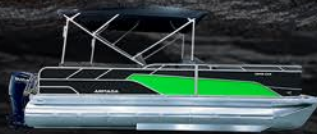

ARMADA

SAPHIR CR

PASSENGER CAPACITY
10-14 PEOPLE

LOAD CAPACITY
2087-2892 LB

MAX. POWER
80-175 HP

WWW.ARMADAMARINE.CA

SAPHIR CR

19, 21 & 23 FEET AVAILABLE

19 CR

21 CR

23 CR

CONFIGURATION
STANDARD, SPORT
PERFORMANCE

WWW.ARMADAMARINE.CA

FURNISHINGS

- Classic furnishings with rotomolded bench bases
- 1 swivel driver's captain chair with sliding arm
- "L" shaped bench seat with sundek and ample storage space at the rear and under each module

INSTRUMENTATION

- Fuel level indicator
- Tachymeter
- Speed indicator
- Voltmeter
- Motor tilt indicator (trim)
- Electric horn
- Mechanical control system

OTHER FEATURES

- Integrated 27 gallons fuel tank in the motor box (21' et 23')
- Integrated 17 gallons fuel tank in the motor box (19')
- Three-in-one navigation and docking lights
- Bimini rooftop (tube 1 ¼") with envelope
- Deluxe black table (removable) with 4 glass holders